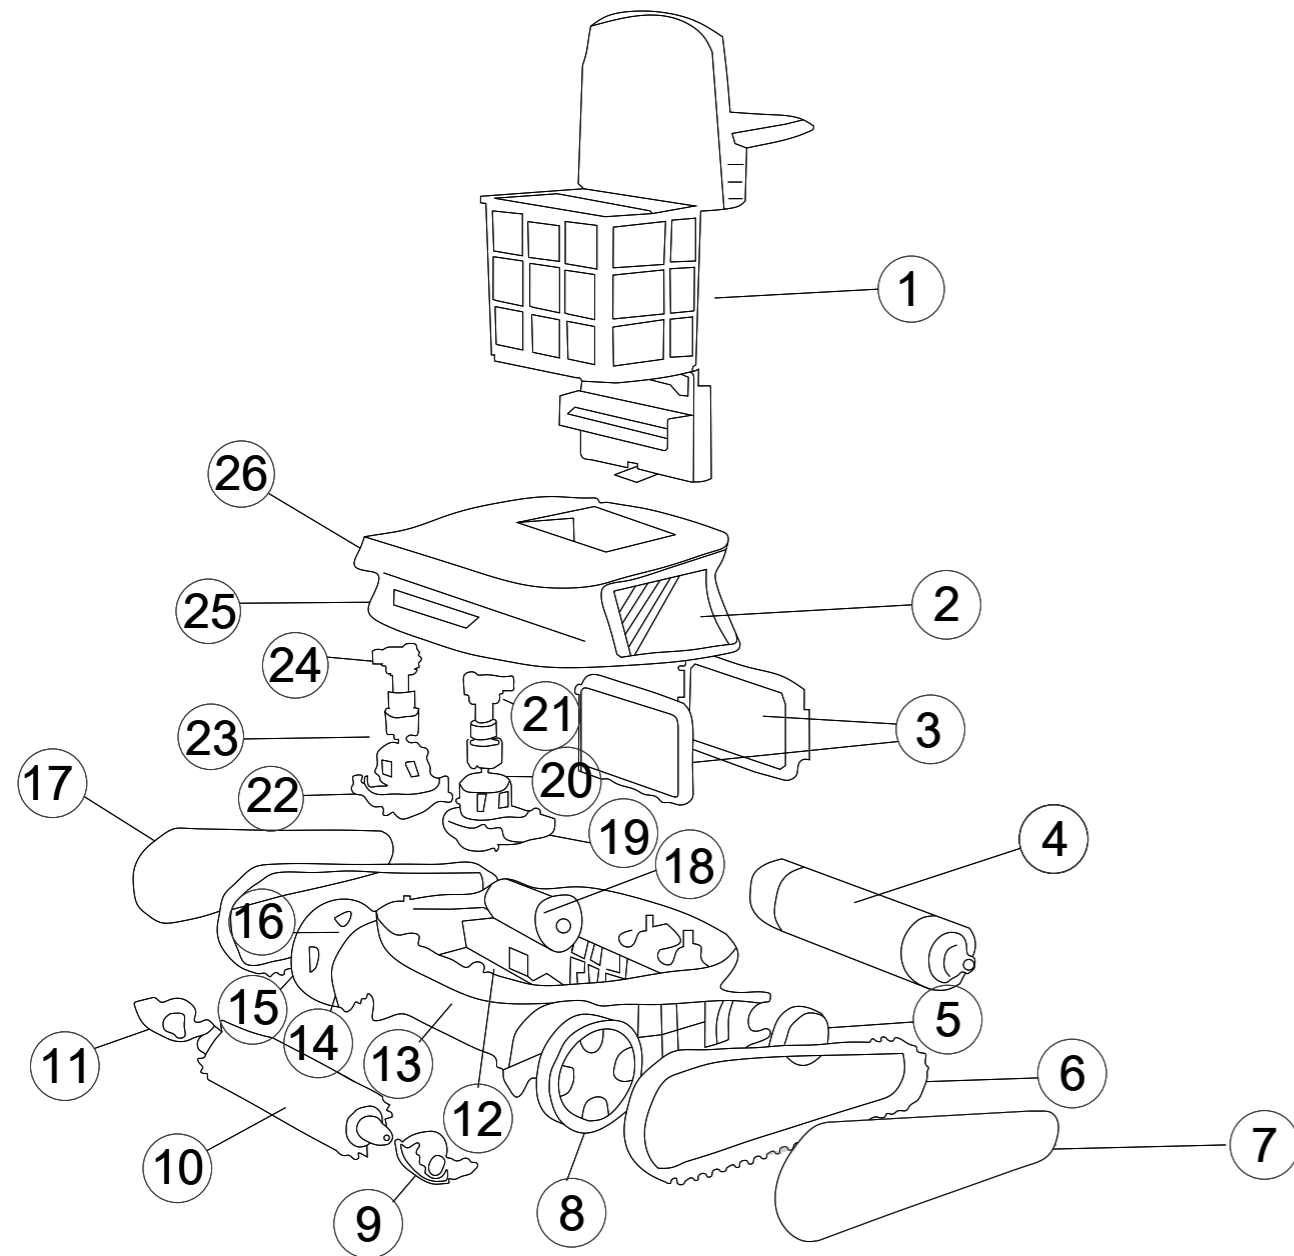

7040025 / 7040026 - FLOTIDE ROBOT POOL CLEANER TYPE XR3

7040025 / 7040026 - FLOTIDE ROBOT POOL CLEANER TYPE XR3

NR.	DESCRIPTION	PART NR.
1	Filter Basket Assembly	7040092
2	Left Trim Panel	
3	Battery box assembly	7040093
4	Rear Roller Brush Assembly	7040094
5	Small Pulley	7040095
6	Track	7040096
7	Chassis cover	
8	Large Pulley	7040097
9	Left Block	
10	Front Roller Brush Assembly	7040098
11	Right Block	
12	Main cabin	
13	Bottom shell	
14	Roller brush gear	
15	Large Pulley	7040099
16	Support Gear	7040100
17	Chassis cover	
18	Drive Motor Assembly	7040101
19	Left Volute	
20	Left pump assembly	7040102
21	Left Propeller Assembly	7040103
22	Right Volute	
23	Right pump assembly	7040104
24	Right Propeller Assembly	7040105
25	Front Cover	
26	Handle	
	ST4.2*13 self-tapping screws	
	PWB4*8-12 screws	
	PWB4*18-12 screws	
	M3*8 combination screws (magnetic)	
	PWB4*16-12 screws	
	Suction port baffle	7040106
	Drainage outlet baffle	7040107
	Front Scraper	7040108
	Switch Assembly	7040109
	Motor Mount	
	Charger EU version	7040110
	Charger UK version	7040111